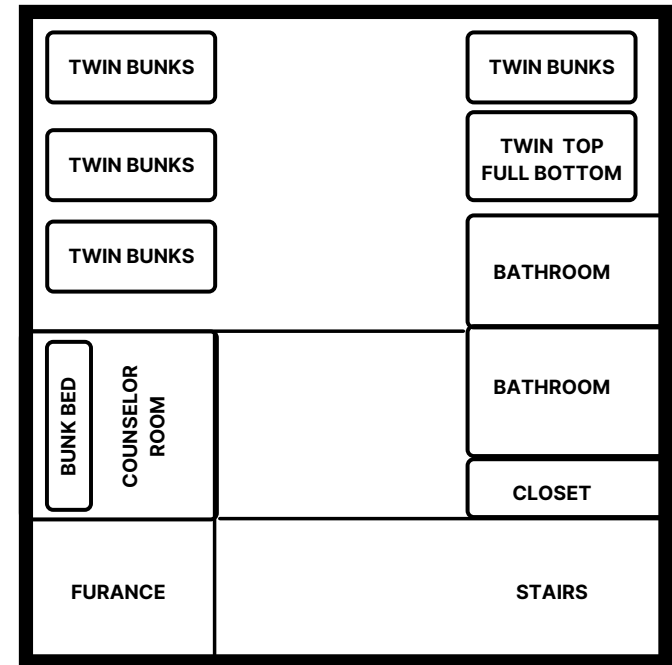

# RUSTIC/MINI CABINS

\*linens not provided

\*public bathhouse is available  
and within walking distance

# CHALETS - OAK & CEDAR

\*linens not provided

**FIRST FLOOR**

**SECOND FLOOR**

**THIRD FLOOR**

# LAKEVIEW LODGE ROOMS

ROOM 1

ROOM 2

ROOM 3

ROOM 4

ROOM 5

ROOM 6

ROOM 7

ROOM 8

ROOM 9