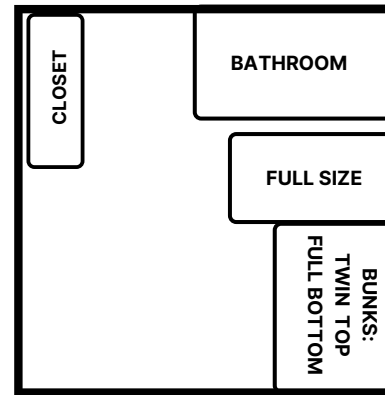

# RUSTIC/MINI CABINS

\*linens not provided

\*public bathhouse is available  
and within walking distance

# LAKEVIEW LODGE ROOMS

ROOM 1

ROOM 2

ROOM 3

ROOM 4

ROOM 5

ROOM 6

ROOM 7

ROOM 8

ROOM 9