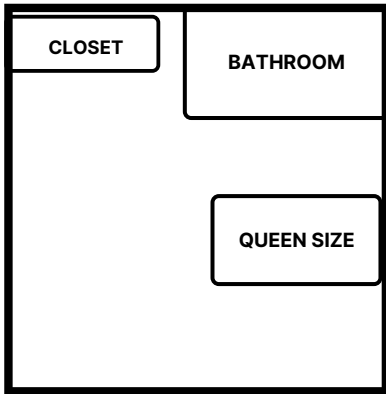

# RUSTIC/MINI CABINS

\*linens not provided

\*public bathhouse is available  
and within walking distance

# CHALETS - OAK & CEDAR

\*linens not provided

**FIRST FLOOR**

**SECOND FLOOR**

**THIRD FLOOR**

# LAKEVIEW LODGE ROOMS

ROOM 1

ROOM 2

ROOM 3

ROOM 4

ROOM 5

ROOM 6

ROOM 7