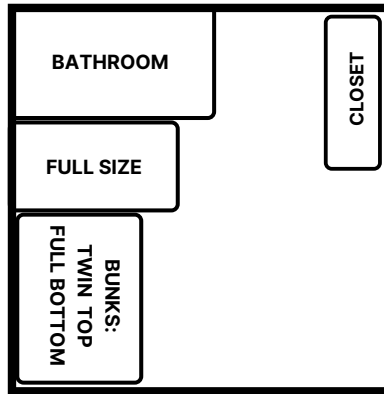

# RUSTIC/MINI CABINS

\*linens not provided

\*public bathhouse is available  
and within walking distance

# LAKEVIEW LODGE ROOMS

ROOM 1

ROOM 2

ROOM 3

ROOM 4

ROOM 5

ROOM 6

ROOM 7

ROOM 8

ROOM 9