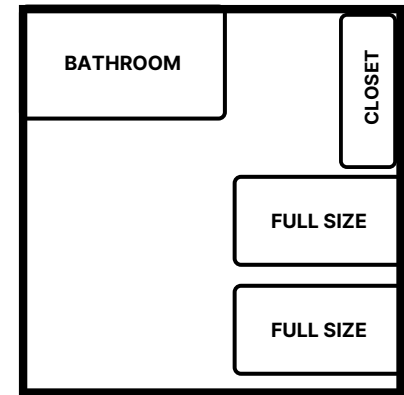

# RUSTIC/MINI CABINS

\*linens not provided

\*public bathhouse is available  
and within walking distance

# LAKEVIEW LODGE ROOMS

ROOM 1

ROOM 2

ROOM 3

ROOM 4

ROOM 5

ROOM 6

ROOM 7

ROOM 8

ROOM 9