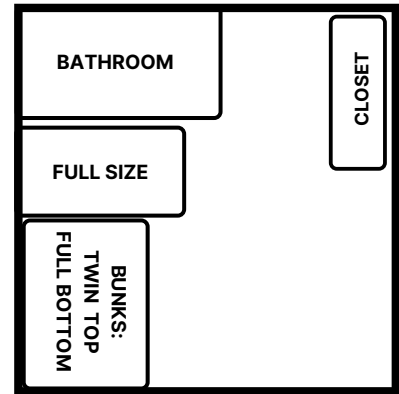

# RUSTIC/MINI CABINS

\*linens not provided

\*public bathhouse is available  
and within walking distance

# LAKEVIEW LODGE ROOMS

ROOM 1

ROOM 2

ROOM 3

ROOM 4

ROOM 5

ROOM 6

ROOM 7

ROOM 8

ROOM 9