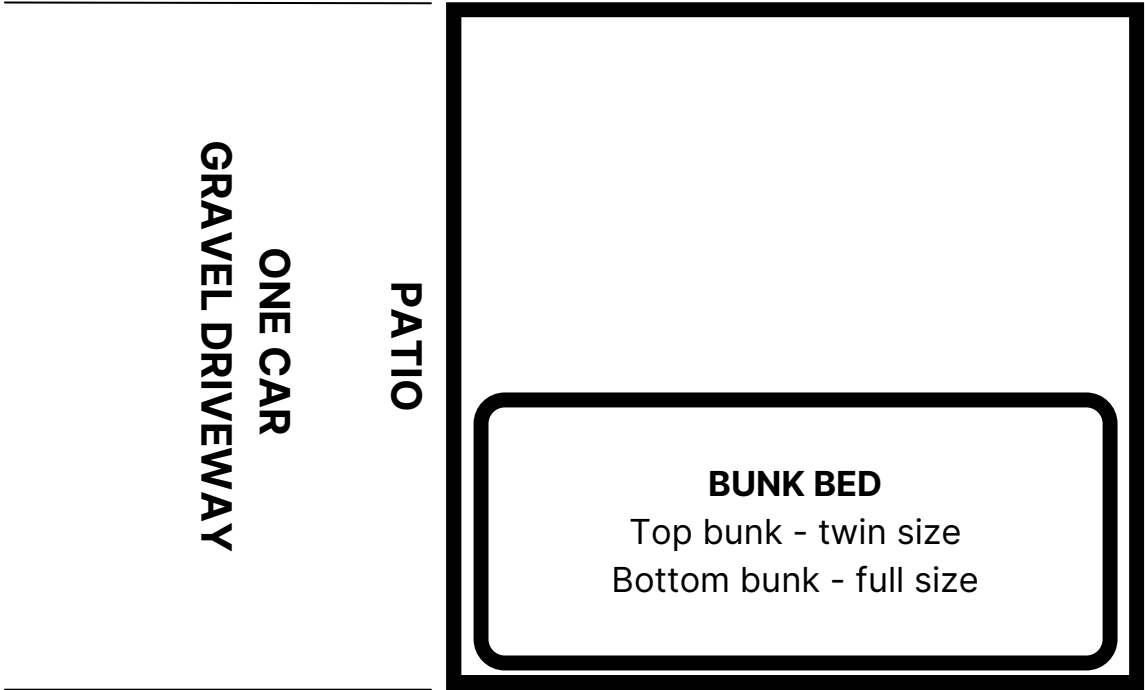

# RUSTIC/MINI CABINS

\*linens not provided

\*public bathhouse is available  
and within walking distance

# LAKEVIEW LODGE ROOMS

ROOM 1

ROOM 2

ROOM 3

ROOM 4

ROOM 5

ROOM 6

ROOM 7