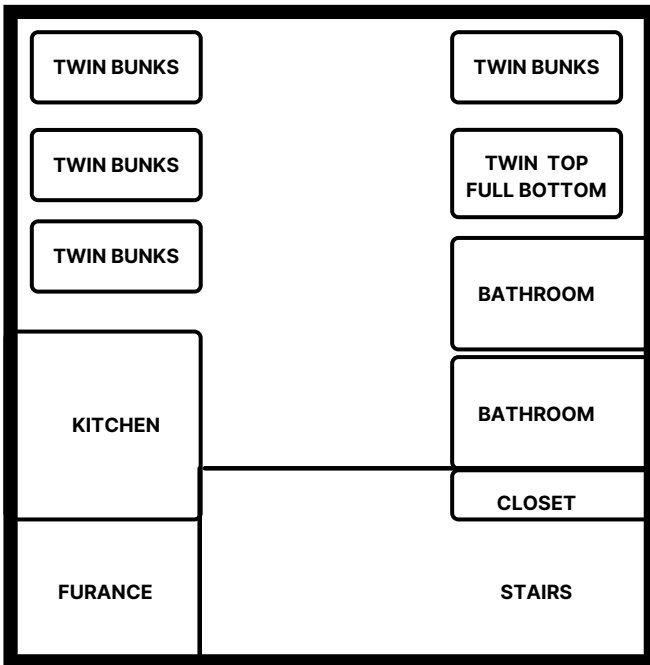

# RUSTIC/MINI CABINS

\*linens not provided

\*public bathhouse is available  
and within walking distance

# CHALETS - OAK & CEDAR

\*linens not provided

**FIRST FLOOR**

**SECOND FLOOR**

**THIRD FLOOR**

# LAKEVIEW LODGE ROOMS

ROOM 1

ROOM 2

ROOM 3

ROOM 4

ROOM 5

ROOM 6

ROOM 7

ROOM 8

ROOM 9