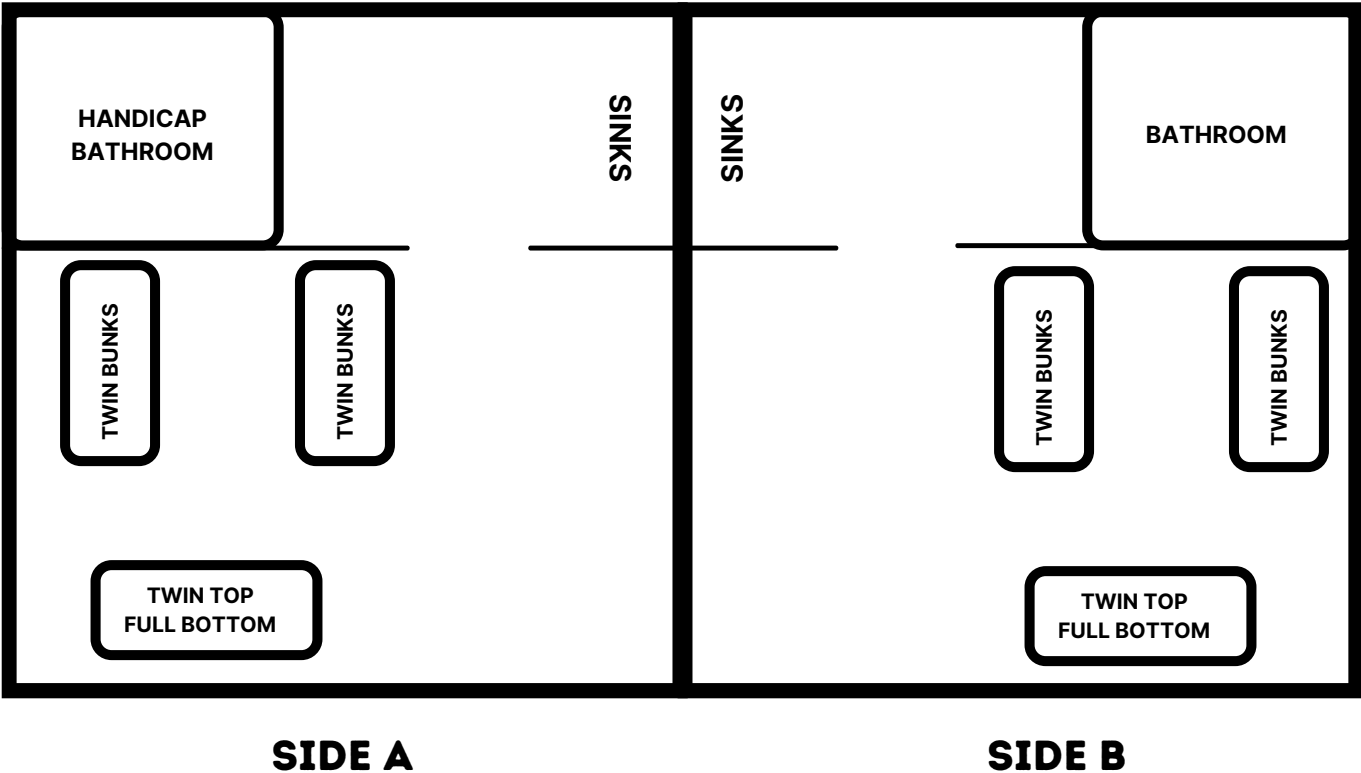

# RUSTIC/MINI CABINS

\*linens not provided

\*public bathhouse is available  
and within walking distance

# CHALETS - OAK & CEDAR

\*linens not provided

**FIRST FLOOR**

**SECOND FLOOR**

**THIRD FLOOR**

# LAKEVIEW LODGE ROOMS

ROOM 1

ROOM 2

ROOM 3

ROOM 4

ROOM 5

ROOM 6

ROOM 7

ROOM 8

ROOM 9