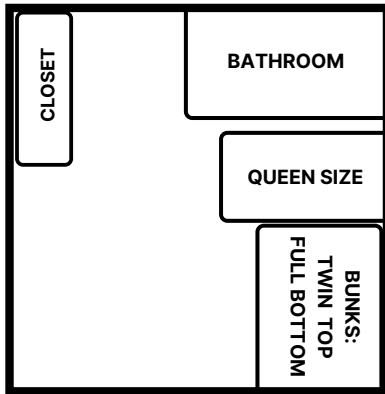

# RUSTIC/MINI CABINS

\*linens not provided

\*public bathhouse is available  
and within walking distance

# CABINS - ASH, SYCAMORE, COMPASSION, EDEN

\*linens not provided

# LAKEVIEW LODGE ROOMS

ROOM 1

ROOM 2

ROOM 3

ROOM 4

ROOM 5

ROOM 6

ROOM 7