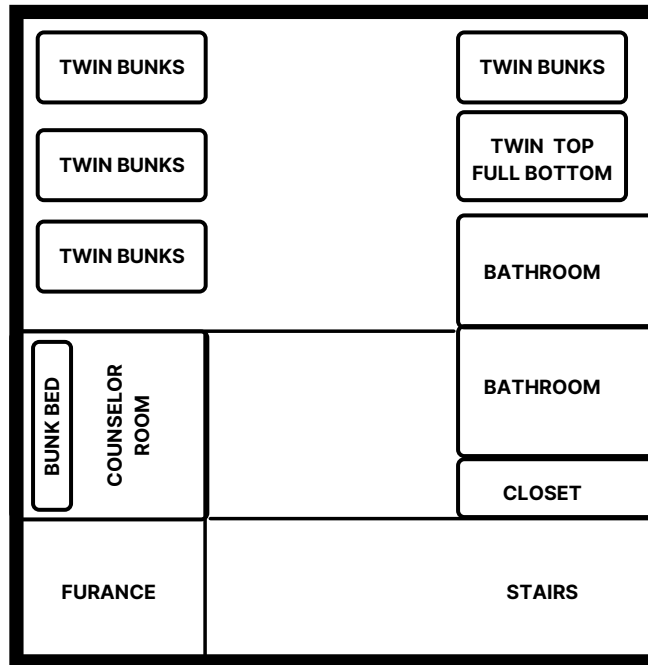

# RUSTIC/MINI CABINS

\*linens not provided

\*public bathhouse is available  
and within walking distance

# CHALETS - OAK & CEDAR

\*linens not provided

**FIRST FLOOR**

**SECOND FLOOR**

**THIRD FLOOR**

# LAKEVIEW LODGE ROOMS

ROOM 1

ROOM 2

ROOM 3

ROOM 4

ROOM 5

ROOM 6

ROOM 7

ROOM 8

ROOM 9